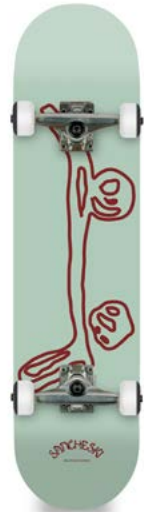

**MINILOGO JUNIOR
YELLOW
SK001**

7.6" x 29.25" x 12.1" WB
Canadian 7 ply Maple deck
5" trucks
ABEC 7 bearings
52mm, 92A wheels (white)

**MINILOGO
GREEN
SK002**

7.75" x 31" x 13.8" WB
Canadian 7 ply Maple deck
5" trucks
ABEC 7 bearings
52mm, 99A wheels (black)

**MINILOGO
DARK BLUE
SK004**

8.0" x 31.63" x 14" WB
Canadian 7 ply Maple deck
5.25" trucks
ABEC 7 bearings
52mm, 99A wheels (black)

**MINILOGO
BURGUNDY
SK007**

8.25" x 32" x 14.25" WB
Canadian 7 ply Maple deck
5.5" trucks
ABEC 7 bearings
52mm, 99A wheels (white)