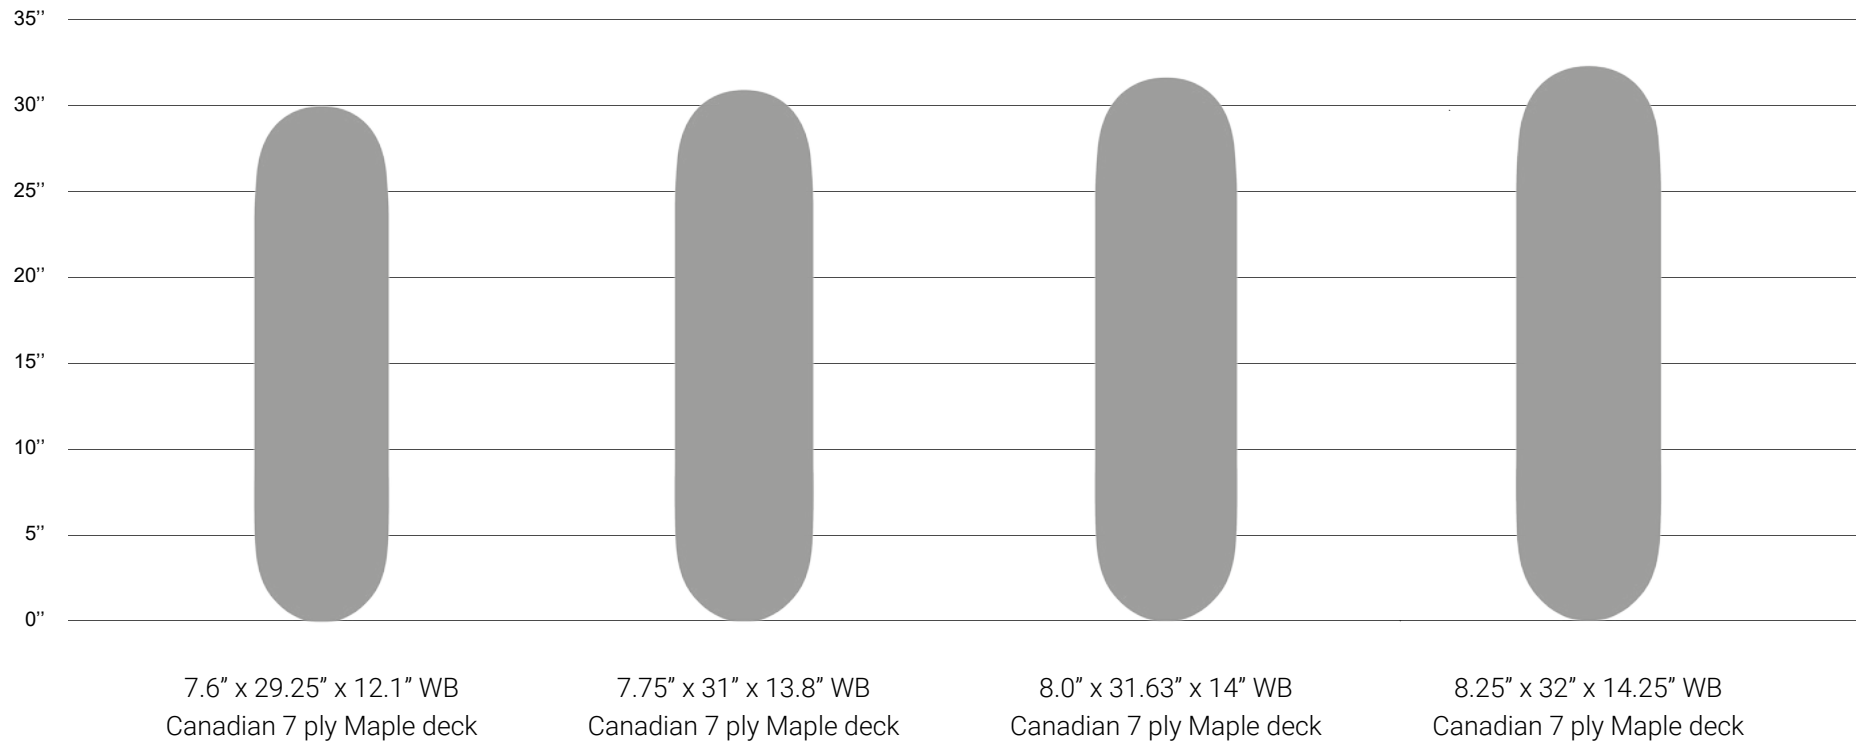

In 2024 the company will turn 90 years old, is there a better way to celebrate than to release a new collection of decks, inspired by vintage graphics and by the factory itself?

SHAPE GUIDE

MINILOGO SERIES