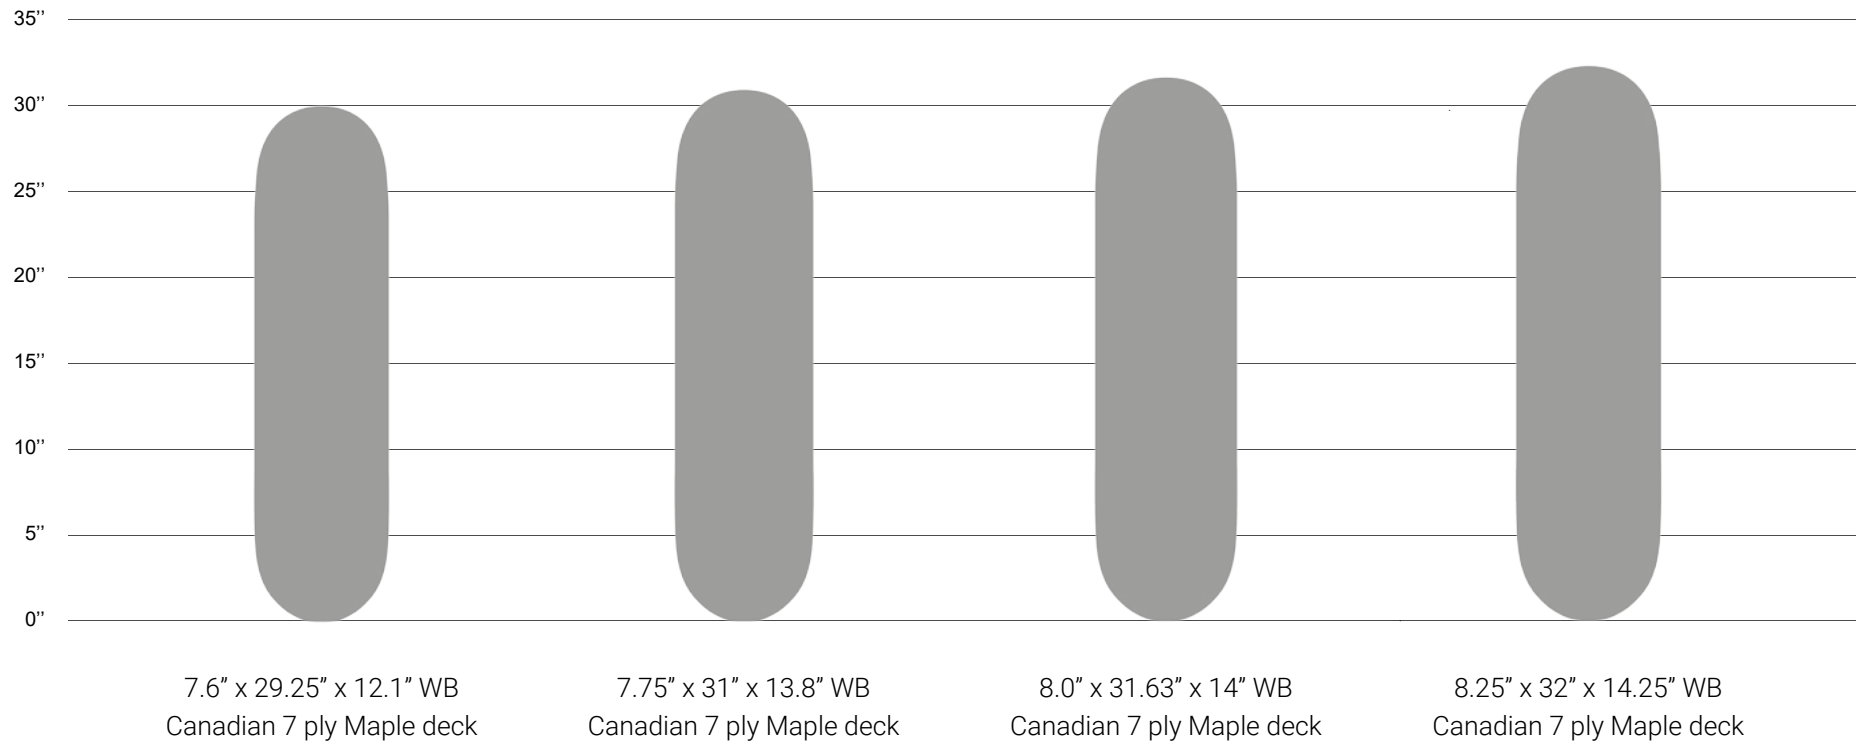

In 2024 the company turned 90 years old, is there a better way to celebrate than to release a new collection of decks, inspired by vintage graphics and by the factory itself?

SHAPE GUIDE

MINILOGO SERIES